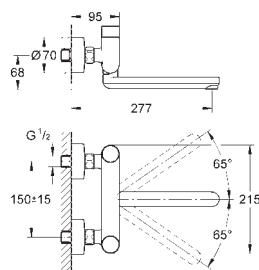

36 319 000

chrom

487,00

Eurosmart Cosmopolitan T
Samozamykająca bateria umywalkowa z mieszaczem i regulowanym ogranicznikiem temperatury
montaż ścienny
GROHE StarLight powłoka chromowa
GROHE EcoJoy mniejsze zużycie wody
regulator strumienia laminarnego 9 l/min., obrotowa wylewka 200 mm ogranicznik obszaru obrotu 130°, ustalany na stałe
3 warianty regulacji czasu przepływu: krótki - średni - długi (ustawienie fabryczne: średni) ok. 7, 15, 30 sekund (zależny od ciśnienia)
ciśnienie robocze od 0,5 do 6,0 bar
przyłącza S, zawór zwrotny
sitka do zanieczyszczeń