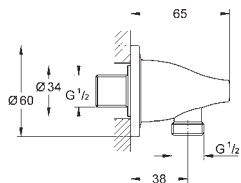

GROHE AKCESORIA PRYSZNICOWE

Nr. kat. Kolor Cena (€)

27 190 000 chrom 118,00

GROHE Ondus
Kolanko przyłączeniowe ścienne
gwint przyłącza 1/2"
gwint zewnętrzny
metal
zabezpieczenie przed przepływem zwrotnym
min. rekomendowane ciśnienie 1,0 bar
GROHE StarLight powłoka chromowa