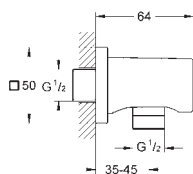

27 076 000 chrom 52,00

Rainshower
Kolanko przyłączeniowe ścienne
gwint zewnętrzny
z kwadratową rozetą
zabezpieczenie przed przepływem zwrotnym
GROHE StarLight powłoka chromowa