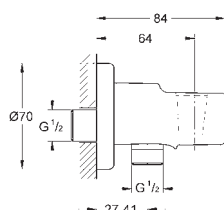

28 628 000 chrom 31,00

Relaxa
Kolanko przyłączeniowe ściennie,
DN 15
z zamocowaniem prysznica ręcznego
gwint zewnętrzny
GROHE StarLight powłoka chromowa

28 679 000 chrom 51,00

ditto, zabezpieczenie przed przepływem zwrotnym

PRYSZNICIE