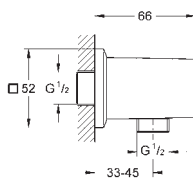

27 707 000 chrom 51,00

Allure Brilliant
Kolanko przyłączeniowe ścienne,
DN 15
gwint zewnętrzny
zabezpieczenie przed przepływem zwrotnym
metal
GROHE StarLight powłoka chromowa