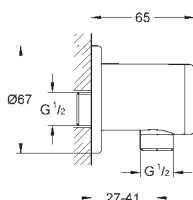

28 626 000 chrom 31,00

Relaxa
Kolanko przyłączeniowe ściennie,
DN 15
przyłącze prysznica 1/2"
przyłącze ściennie 1/2"
gwint zewnętrzny
GROHE StarLight powłoka chromowa
z chromowaną, matową nasadką

28 678 000 chrom 52,00

28 636 000 chrom 37,00

nasadka chromowana