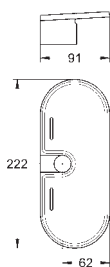

GROHE AKCESORIA PRYSZNICOWE

Nr. kat.

Kolor

Cena (€)

48 051 000

6,20

Podkładka wyrównująca

27 845 000

1,10

Euphoria Cube
Podkładka wyrównująca

do drążków prysznicowych Euphoria Cube 27 892 000 / 27 841 000

28 631 000

chrom

30,00

Relaxa
Mydelniczka

do drążka prysznicowego 28 620/28 621
GROHE StarLight powłoka chromowa

27 596 000

6,20

Półka GROHE EasyReach

Akryl
do drążków prysznicowych New Tempesta
i Euphoria o średnicy 22 mm