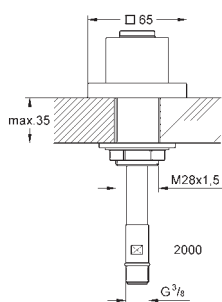

27 531 000

chrom

123,00

Uchwyt prysznica ręcznego

do montażu na brzegu wanny lub na ławie z płytek okładzinowych
uchwyt prysznica ręcznego
z kwadratową rozetą
wąż prysznicowy 1/2" x 3/8", 2000 mm (28 158 000)
pasuje do wszystkich pryszniców ręcznych
GROHE StarLight powłoka chromowa

PRYSZNICE