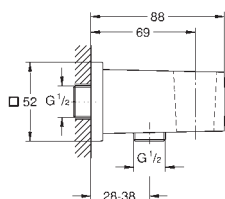

GROHE AKCESORIA PRYSZNICOWE

Nr. kat. Kolor Cena (€)

26 370 000 chrom 37,00

Euphoria Cube
Kolanko przyłączeniowe ściennie,
DN 15
z zamocowaniem prysznica ręcznego
gwint zewnętrzny
zabezpieczenie przed przepływem zwrotnym
GROHE StarLight powłoka chromowa