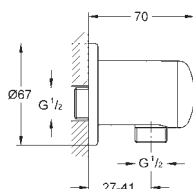

28 671 000 chrom 30,00

Relaxa
Kolanko przyłączeniowe ściennie,
DN 15
gwint zewnętrzny
pasujący do pryszniców ręcznych :
Tempesta Duo (28 419)
Duo (28 261)
Tempesta Trio (28 421)
Trio (28 578)
GROHE StarLight powłoka chromowa