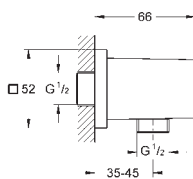

27 704 000 chrom 29,00

Euphoria Cube
Kolanko przyłączeniowe ścienne,
DN 15
gwint zewnętrzny
zabezpieczenie przed przepływem zwrotnym
GROHE StarLight powłoka chromowa