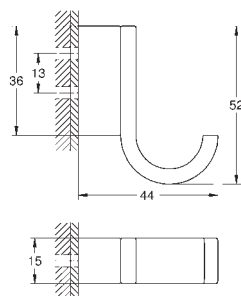

41 039 000

chrom

99,00

41 039 DC0

stal nierdzewna

131,00

41 039 GL0

cool sunrise

148,00

41 039 GN0

brushed cool sunrise

150,00

41 039 DA0

warm sunset

148,00

41 039 DL0

brushed warm sunset

150,00

41 039 A00

hard graphite

148,00

41 039 AL0

brushed hard graphite

150,00

Selection

Wieszak

materiał: metal
ukryte mocowanie

GROHE StarLight wykończenie chromowane