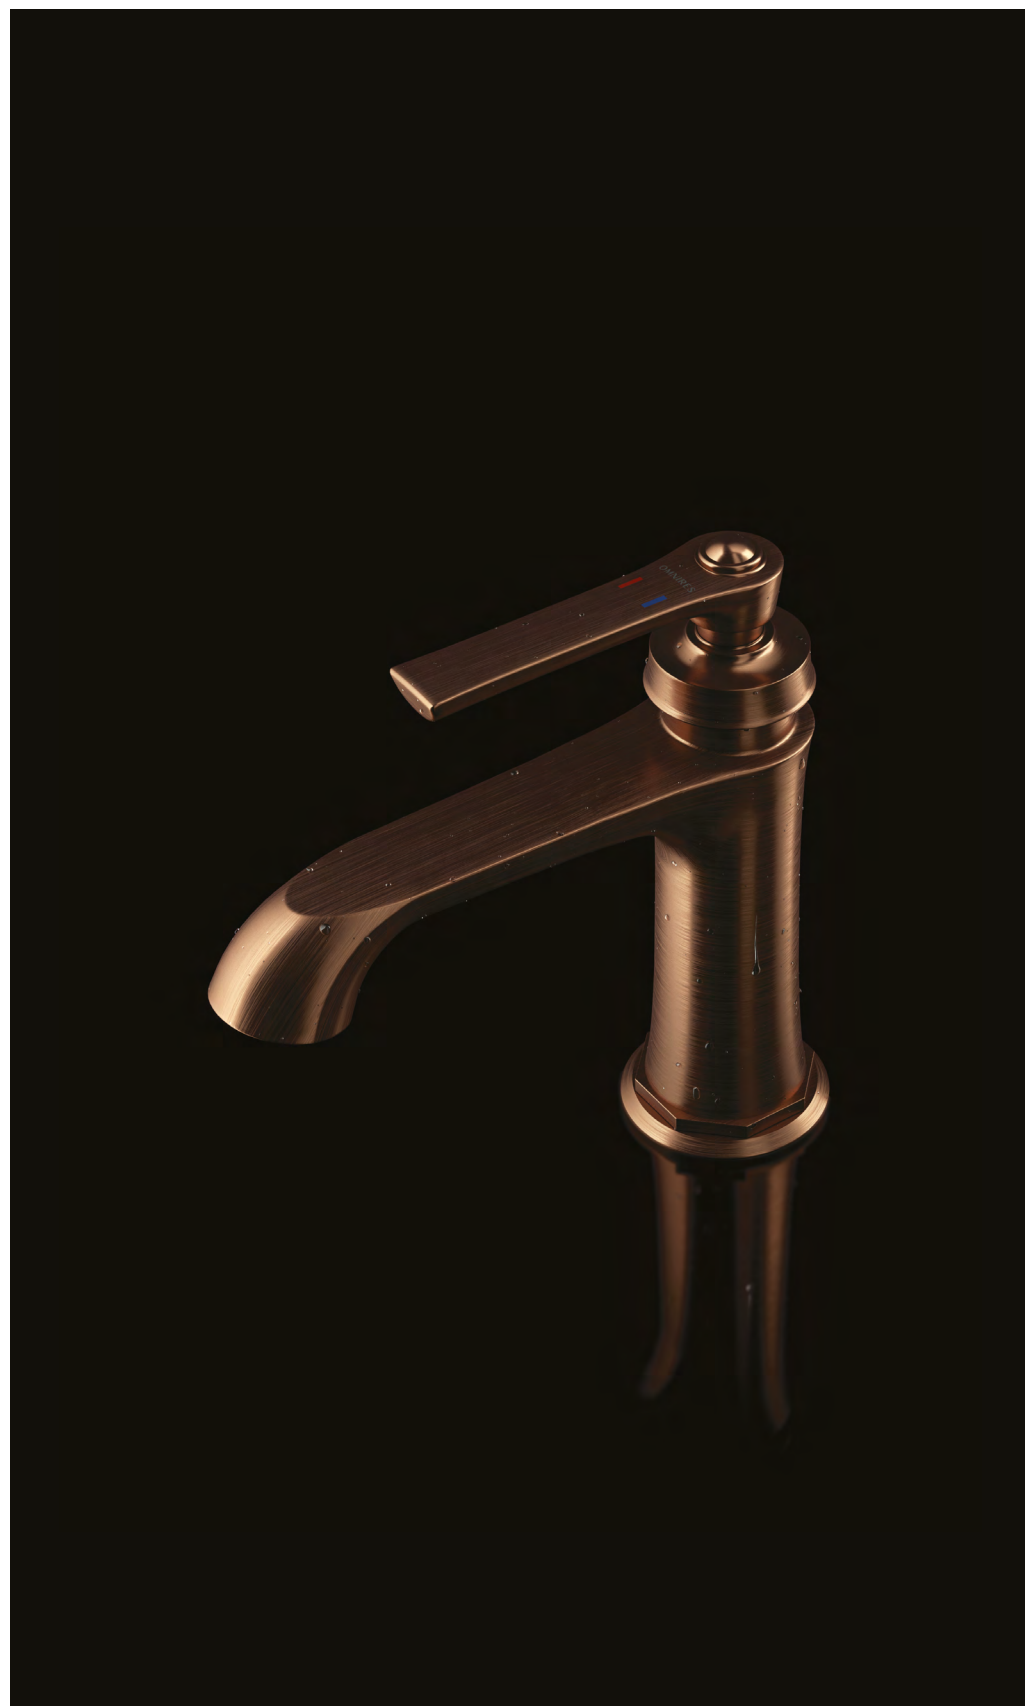

ARMANCE

miedź antyczna | antique copper

Współczesna forma, która twórczo nawiązuje do tradycyjnej stylistyki. Wyróżniają ją perfekcyjnie dopracowane ozdobne detale oraz romantyczna estetyka.

A contemporary form, creatively referring to the traditional style, is distinguished by perfectly refined decorative details and romantic aesthetics.

ARMANCE bateria umywalkowa

zasięg wylewki: 13 cm, wysokość wypływu wody: 10 cm, całkowita wysokość baterii: 18 cm

ARMANCE basin mixer

spout reach: 13 cm, water outflow height: 10 cm, total mixer height: 18 cm

AM5210ORB

ORB

74

ARMANCE bateria umywalkowa wysoka, 26 cm

zasięg wylewki: 15 cm, wysokość wypływu wody: 18 cm, całkowita wysokość baterii: 26 cm

ARMANCE tall basin mixer, 26 cm

spout reach: 15 cm, water outflow height: 18 cm, total mixer height: 26 cm

AM5212ORB

ORB

75

ARMANCE bateria umywalkowa wysoka, 32 cm

zasięg wylewki: 17 cm, wysokość wypływu wody: 24 cm, całkowita wysokość baterii: 32 cm

ARMANCE tall basin mixer, 32 cm

spout reach: 17 cm, water outflow height: 24 cm, total mixer height: 32 cm

AM5213ORB

ORB

76

ARMANCE bateria umywalkowa 3-otworowa

zasięg wylewki: 13 cm, wysokość wypływu wody: 9 cm

ARMANCE 3-hole basin mixer

spout reach: 13 cm, water outflow height: 9 cm

AM5214ORB

ORB

77