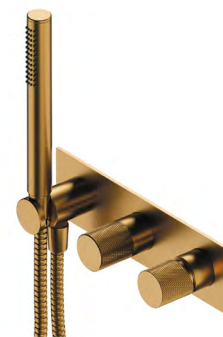

CONTOUR bateria prysznicowo-wannowa podtynkowa z rączką prysznicową

rozmiar rozety: 28 x 8 cm
element podtynkowy w komplecie, minimalna głębokość zabudowy: 7 cm
dwa wejścia (na wodę ciepłą i zimną): 1/2", dwa wyjścia wody zmieszanej: 1/2"
rączka prysznicowa mosiężna, 1-funkcyjna
wąż prysznicowy w osłonie ze stali nierdzewnej, długość: 150 cm

CONTOUR shower/bath mixer for concealed installation with integrated hand shower

rosette dimensions: 28 x 8 cm
built-in parts included, minimum wall depth: 7 cm
two 1/2" inlets (hot and cold water), two 1/2" outlets for mixed water
brass hand shower, 1-function
stainless steel flexible shower hose, length: 150 cm

CT8035/1GLB

GLB

36