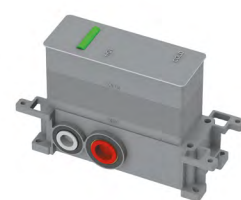

element podtynkowy termostatycznej baterii 2-wyściowej

minimalna głębokość zabudowy: 7 cm
dwa wejścia (na wodę ciepłą i zimną): 3/4", dwa wyjścia wody zmieszanej: 1/2"
wyposażony w filtry i zawory zwrotne
blokada gorącej wody przy 38°C

built-in part for thermostatic 2-way mixer

minimum wall depth: 7 cm
two 3/4" inlets (hot and cold water), two 1/2" outlets for mixed water
with filters and non-return valves
hot water lock at 38°C

BOXTE2F

119